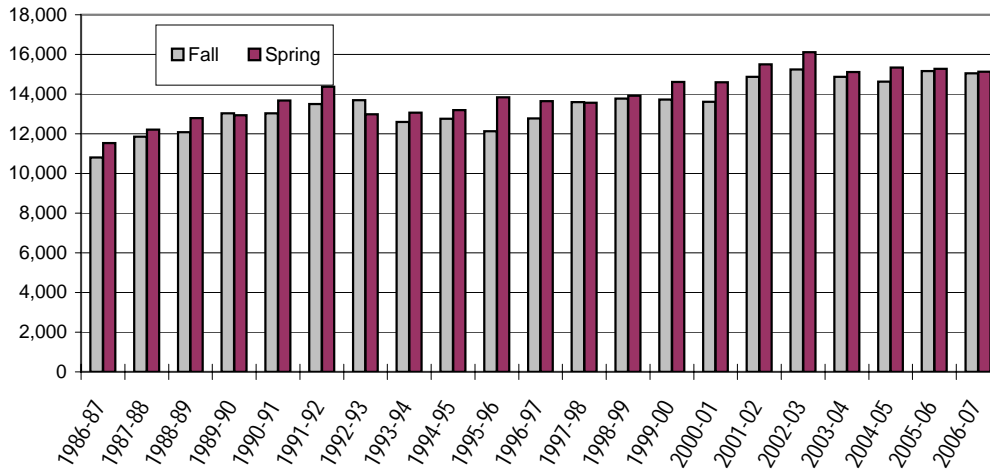

Enrollment by Semester

STUDENT DEMOGRAPHICS

Academic Year	Fall Enrollment	Spring Enrollment
1986-87	10,804	11,527
1987-88	11,862	12,215
1988-89	12,087	12,789
1989-90	13,033	12,942
1990-91	13,027	13,680
1991-92	13,500	14,373
1992-93	13,696	12,988
1993-94	12,592	13,064
1994-95	12,762	13,192
1995-96	12,132	13,837
1996-97	12,768	13,647
1997-98	13,598	13,569
1998-99	13,767	13,918
1999-00	13,767	14,616
2000-01	13,619	14,601
2001-02	14,871	15,503
2002-03	15,240	16,112
2003-04	14,867	15,108
2004-05	14,623	15,340
2005-06	15,157	15,277
2006-07	15,056	15,131

Sources: Fall 1986 to Spring 1992-College Records/Census Data
 Fall 1992 to Spring 2007 - Data Warehouse (Enroll::Student)