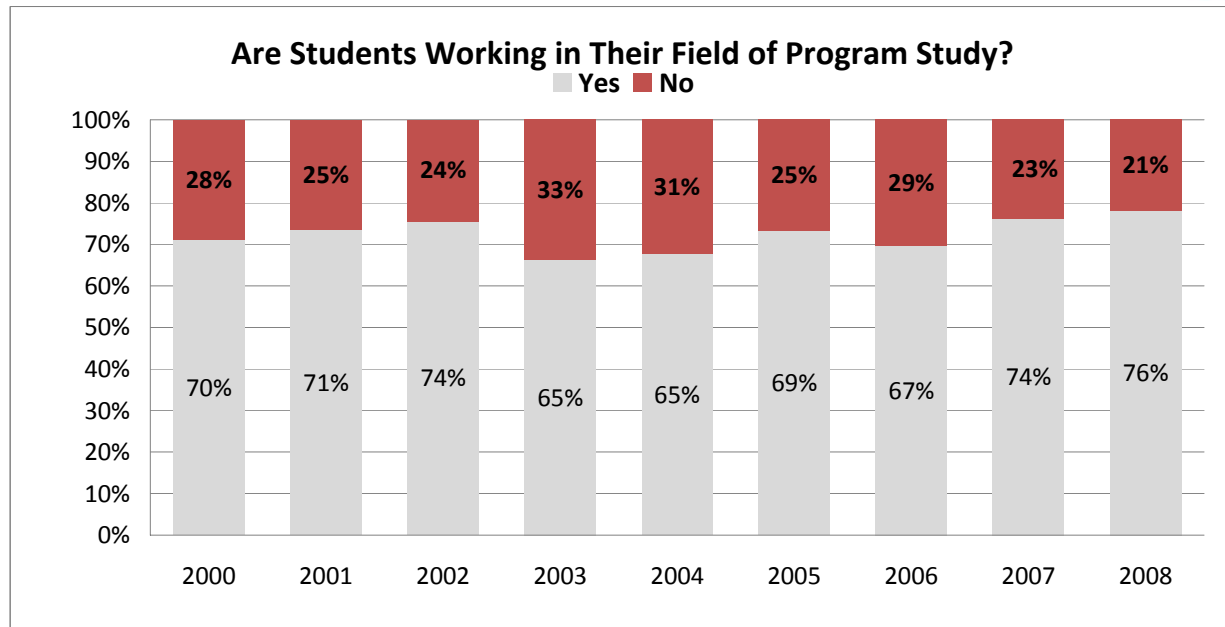

Working in the Field of Study

STUDENT PERFORMANCE

CTE Survey Year

Are you working in the field that your program prepared you for?

	Year									
	2000	2001	2002	2003	2004	2005	2006	2007	2008	Total
Yes	182 69.7%	170 70.8%	207 74.2%	163 64.7%	205 65.5%	216 69.2%	218 67.5%	229 74.1%	181 75.7%	1771 70.1%
No	74 28.4%	61 25.4%	67 24.0%	83 32.9%	98 31.3%	79 25.3%	95 29.4%	72 23.3%	51 21.3%	680 26.9%
NR	5 1.9%	9 3.8%	5 1.8%	6 2.4%	10 3.2%	17 5.4%	10 3.1%	8 2.6%	7 2.9%	77 3.0%
Total	261 100.0%	240 100.0%	279 100.0%	252 100.0%	313 100.0%	312 100.0%	323 100.0%	309 100.0%	239 100.0%	2528 100.0%