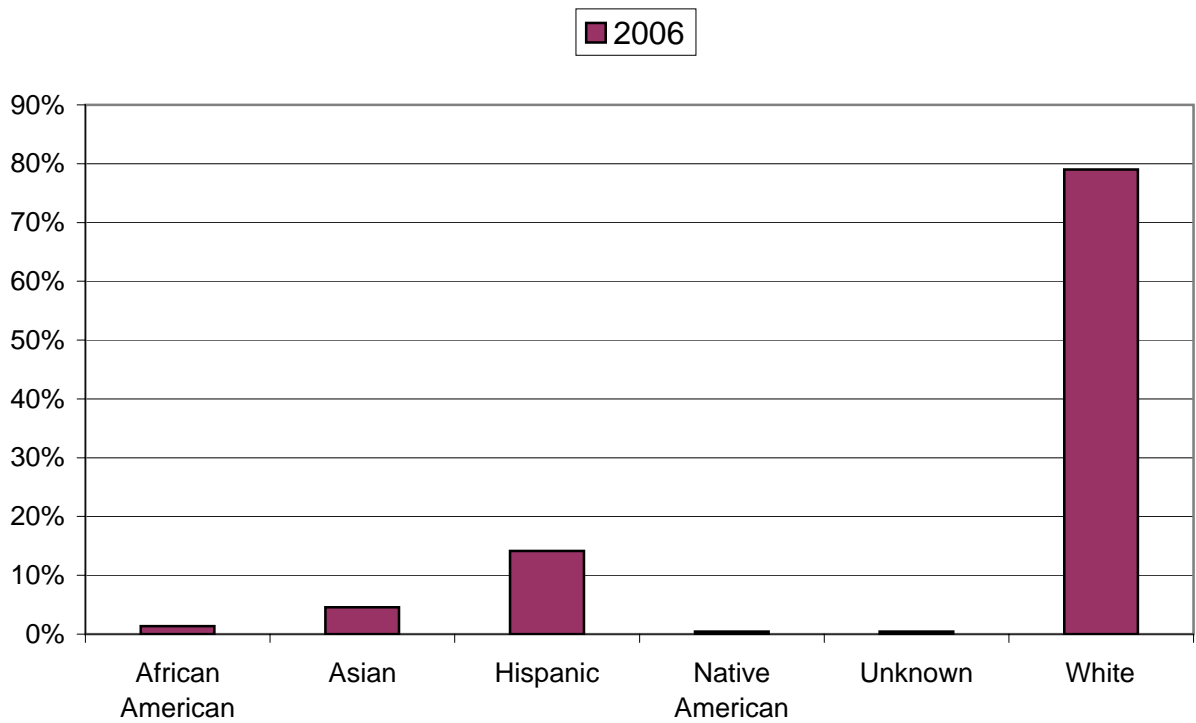

# Tenured or Tenure Track Faculty by Ethnicity

## FACULTY AND STAFF

	2006	
	#	%
African American	3	1.4%
Asian	10	4.6%
Hispanic	31	14.2%
Native American	1	0.5%
Unknown	1	0.5%
White	173	79.0%
<b>Total</b>	<b>219</b>	<b>100.0%</b>

Source: Data Warehouse